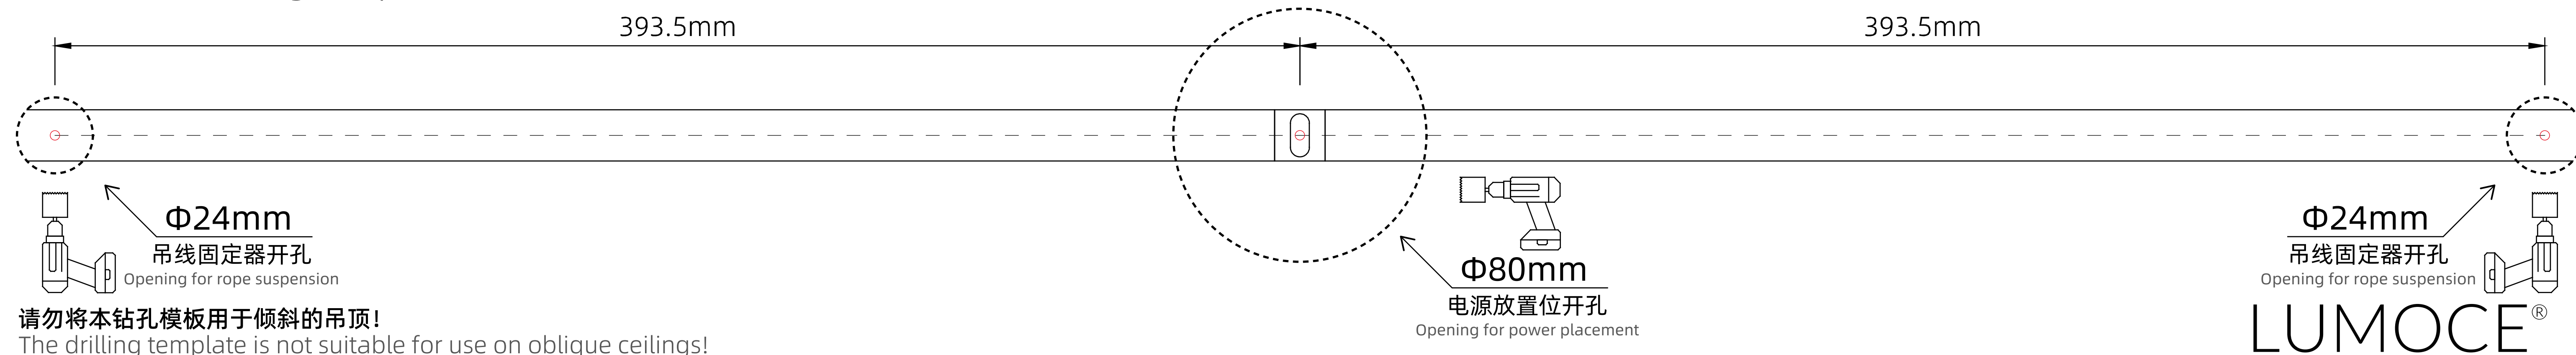

LUMOCE® 粼境系列LP800/LP1200/LP1600 Flat LUMOCE® Sparkling Mysterium LP800/LP1200/LP1600 Flat

钻孔模板 Drilling template

请勿将本钻孔模板用于倾斜的吊顶!
The drilling template is not suitable for use on oblique ceilings!

LUMOCE®